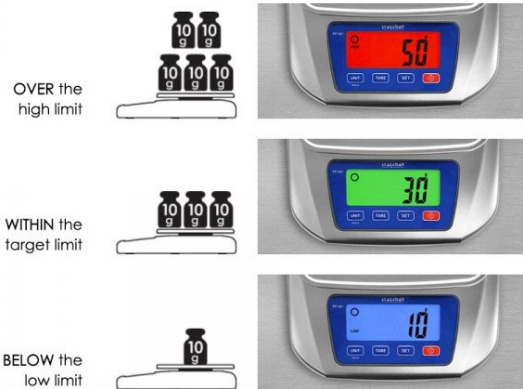

ScaleMan YP-361B

10KG/1g Professional IP68 Waterproof Portion Control Weighing Scale

SKU: SMYP361B
 Manufacture Warranty period: 12 months
 Country of Origin: Hong Kong

Features:

- IP68 rating (protected from immersion in water with a depth of up to 1.5 meter or 5 feet for up to 60 mins)
- Durable design with stainless steel housing
- With removable stainless steel platform for easy cleaning
- With high/low limit alert function and backlight display in 3 colours
- Tare and hold function
- Stability indication
- Over load & low battery indication

Specifications

Max Weight	10,000 grams
Min Weight	2 grams
Resolution	1 gram
Weighing modes	Kg, g, oz, lb
Waterproof rating	IP68
Platform size	180 x 160 mm
Platform material	Stainless Steel
Display size	85 (W) x 33 (H) mm
Power by	4 x 1.5V AA Batteries 9V 0.5A UK Adapter
Product dimension	251 (L) x 203 (W) x 50 (H) mm
Weight	Approx 1145g (exclude batteries)

Color Display to explain the food portion

With hold function
 Long-lasting weight display after weighing large items.

Units of measurement
 kg /g / lb:oz /oz

Package includes

1 x YP361B scale
1 x User manual
1 x UK Power adapter